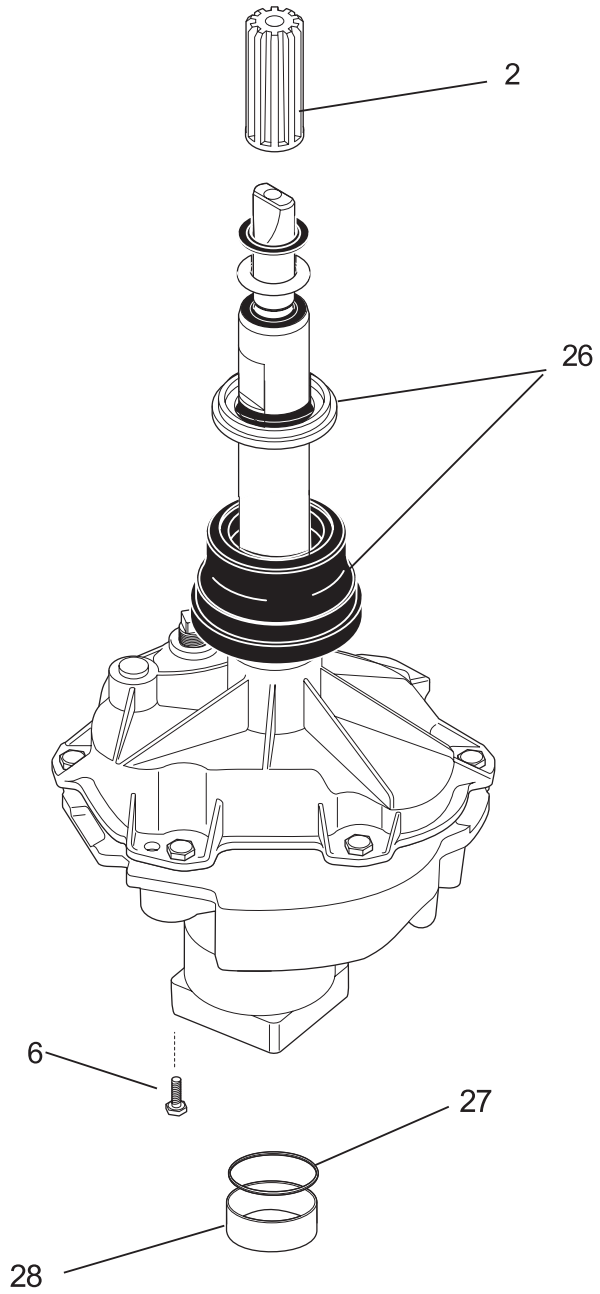

P12T0056

MOTOR/TUB

POS. NO	PART NO	DESCRIPTION
3	131551100	Cover-splash tub
4	131212301	Capacitor
6	5303271009	Hose-inlet
7	5303161296	Washer-inlet hose
9	5303304824	Clamp
10	131726300	Hose and nozzle
11	131605901	Assy-agitator-dual action
12	131221300	Tub-spin
13	5303283293	Screw-trunnion, unc2a x .625, .312-18 (5)
14	131192800	Screw-lockplate, hx, .312-18 x 1.625
15	5308001923	Lock Plate
16	131545101	Trunnion
18	131557201	Tub-splash, w/lair dome, brng
19	131205300	Screw-door, 10-16 x .75
20	3205150	Screw-tub bearing, pph b st/z, 8-12 x 0.750
21	5308002401	Washer, spin bearing, upper
22	131373610	Leg & Dome Assy
23	5303208858	Spring-vertical, short
23A	5303208860	Spring-vertical
24	131373900	Spring-horizontal
26	3204405	Bearing-outer tub
27	5303304825	Screw-set, hhd cup pt, 5/16-18 x .85, pulley, transm.
28 #	131686100	Belt-washer
29 #	131498300	Pulley-transmission
30	131862900	Asmy-VAW idler arm
33	3204425	Spring-torsion
34	3204426	Sleeve-idler
35	3161433	Ring-retaining
36	5303261031	Washer-pivot shaft
37	5303161306	Washer-spring
38	5303318708	Nut-motor
40	131761500	Asmy-motor/pulley 3/4hp 2sp
41	131513300	Shield-motor
43	131724000	Asmy-pump
45 #	131461200	Hose-drain, 90 inch
47	5303294768	Clamp-hose to tub
48	131306234	Clamp-pump
49 #	131494800	Hose-pump to tub
51	131659000	Screw-leg, hwh typ23, 5/16-18 x .875
52	131315800	Washer-leg, id x .040, 1.25 od x .335
53	5300771996	Tube-pressure
56	131468900	Screw-agitator, hwh shldr, 5/16-18 x 1.250
57	131339600	Spacer-agitator
58	131464900	Screw-pump-to bracket
62	131258400	Screw-front pnl, comb th ab, 10-16 x 0.500
66	131624500	Cup/cap assy
67	131606210	Cap Assembly
68	131707800	Ring-drain hose
*	131462500	Clip-drain hose
*	131506500	Clip-drain hose
*	5303212877	Insert-spring adj
*	5303309503	Clip-backsheet